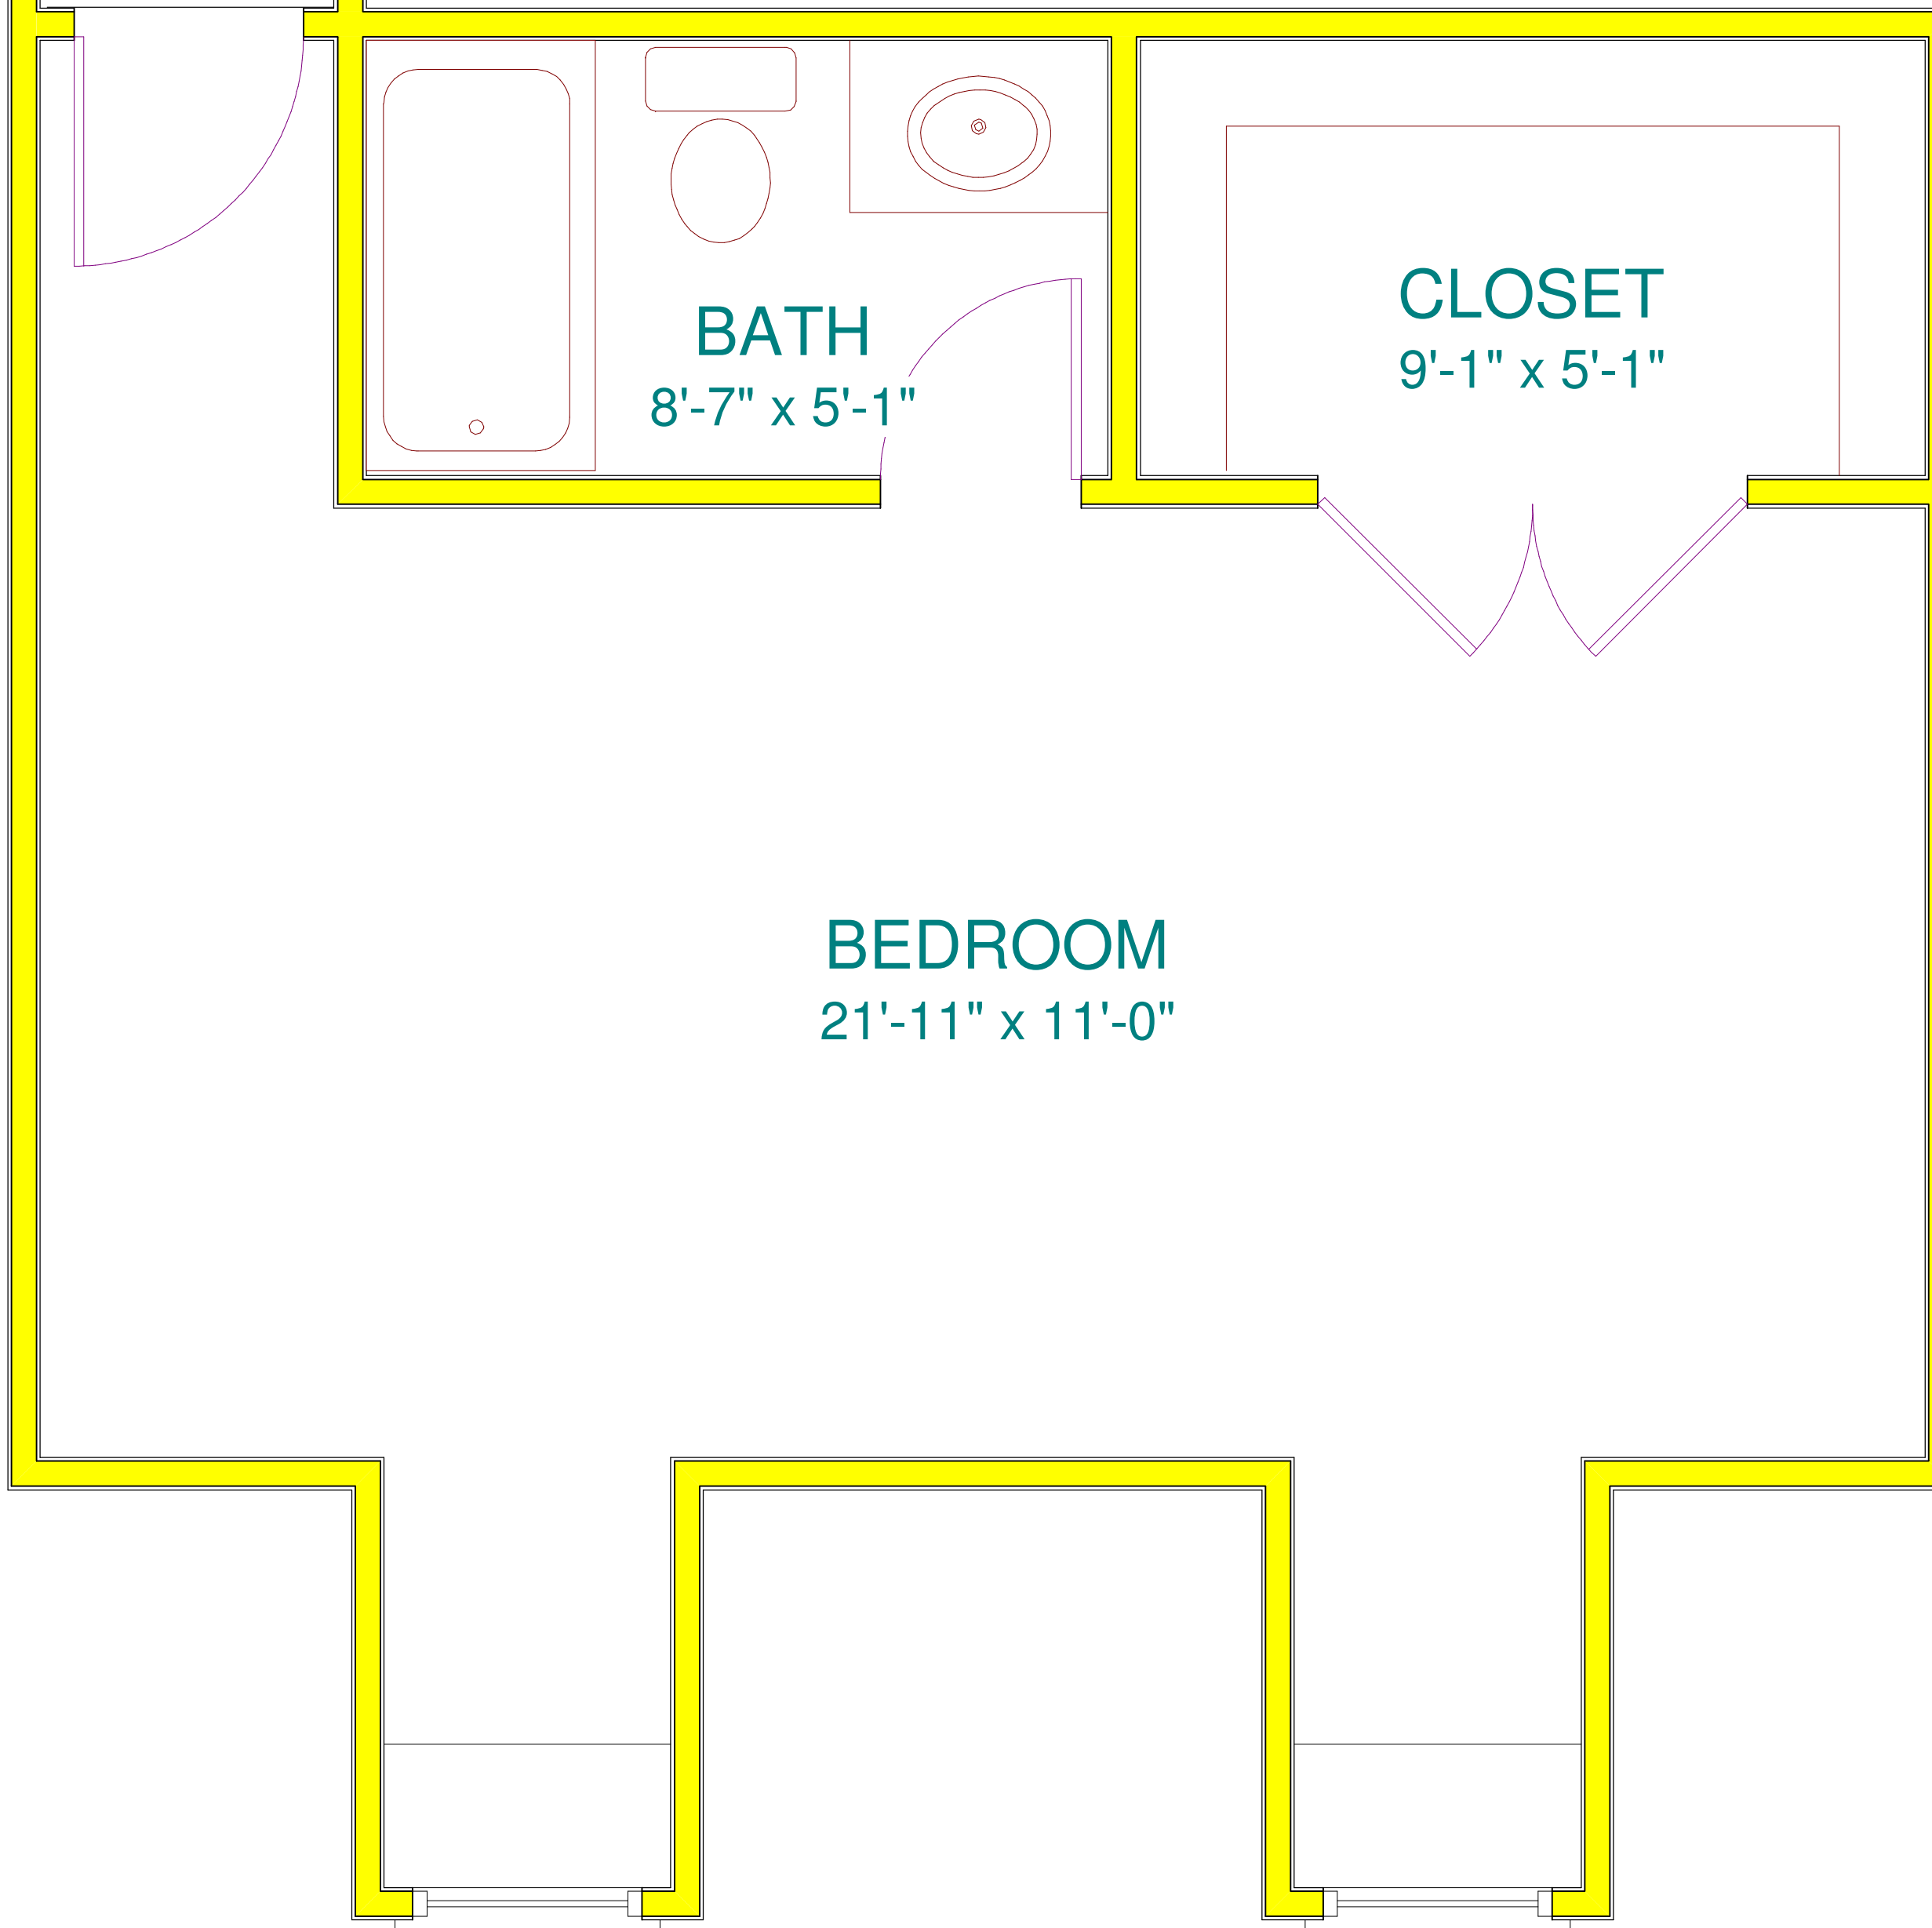

OPEN BELOW

3'-5" x 10'-8"

DN

BATH  
8'-7" x 5'-1"

CLOSET  
9'-1" x 5'-1"

BEDROOM  
21'-11" x 11'-0"

LIVING AREA

426 sq ft